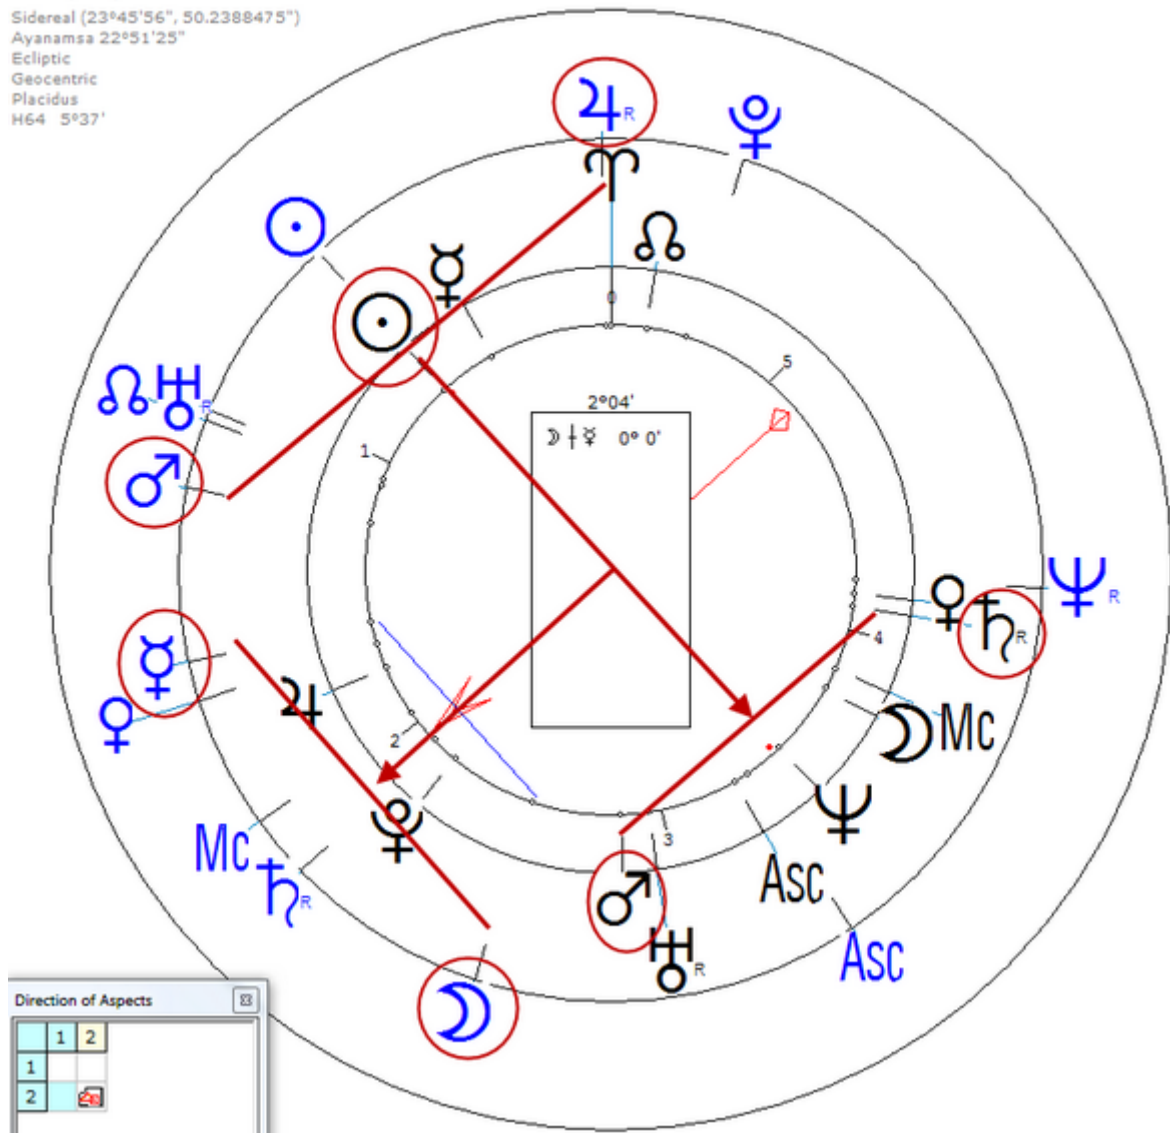

Ferrer, Nino

15 August 1934 at 05:15 (= 05:15 AM)Genova, Italy, 44n25, 8e57
Italian singer and songwriter of pop music.

<https://www.astro.com/astro-databank/Ferrer,_Nino>

Ferrer committed suicide by gunshot to the heart 8/13/1998 in St. Cyprien, France.

Solar Return (Harmonic 64)

Solar ☽/♀ = ♂_n/♃_n (Gunshot) = ♂_n/♄_n

Ferrer, Nino
15 August 1934 Wed 5:15 (GMT+1) 44n25 8e57
Genoa, Italy

Sidereal (23°45'56", 50.2388475")
Ayanamsa 22°51'25"
Ecliptic
Geocentric
Placidus
H64 5°37'